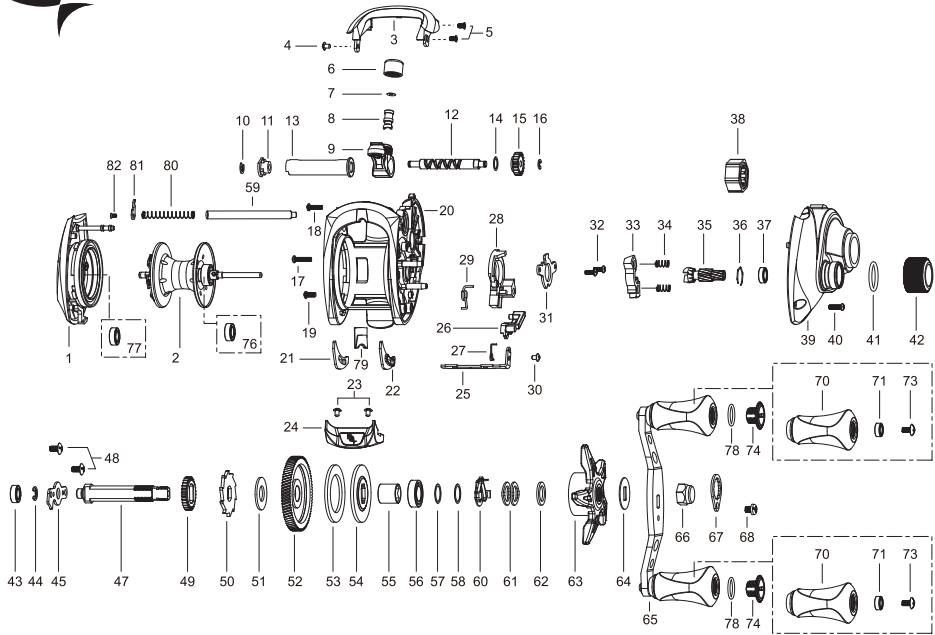

INCEPTION 6.6 RH

Key No.	Part No.	Part Name
1	6KZ62503	PALM SIDE COVER UNIT
2	TS11-4	COMPLETE SPOOL ASSEMBLY(INCLUDES JHS BEARING)
3	5K320901	FRONT SUPPORT
4	6K797204	SCREW
5	6K314101	SCREW
6	TS5-17	LINE GUIDE CAP
7	6K148801	WASHER
8	6K256501	LEVEL WIND PIN
9	5K315504	LEVEL WIND ASSEMBLY
10	6B339801	RETAINER
11	6K456801	BUSH
12	5K095601	WORM SHAFT
13	6K456403	PIPE
14	6E096503	WASHER
15	6K469301	WORM PINION
16	6B339801	RETAINER
17	6K961807	SCREW
18	6K961802	SCREW
19	6K961808	SCREW
20	5K320101	FRAME
21	5K250301	PAD-B
22	5K250201	PAD-A
23	5K047003	TAP SCREW
24	5K320201	THUMB BAR ASSEMBLY
25	5K320501	CLUTCH LINK
26	5K250501	KICK LEVER
27	5K086701	SPRING
28	5K251301	CLUTCH CAM
29	5K093401	SPRING
30	5K047001	TAP SCREW
31	5K251502	CAM PLATE
32	6K961801	SCREW
33	5K093701	CLUTCH
34	5K382101	COIL SPRING
35	5K131001	PINION
36	6K170701	RING
37	6K304001	SS BALL BEARING
38	5K242801	DEAD STOP A/R CLUTCH
39	5K321101	GEAR SIDE COVER
40	6K961808	SCREW
41	6K904901	O-RING
42	TS3-17IN	CAST CONTROL CAP ASSEMBLY(INCLUDES WASHERS)

Key No.	Part No.	Part Name
43	6K170601	SS BALL BEARING
44	63201402	RETAINER
45	5K134901	BEARING PLATE
47	5K320803	GEAR METAL
48	6K398603	SCREW
49	6K258101	GEAR
50	6K893602	RATCHET
51	6K174507	WASHER
52	5K131303	DRIVE GEAR
53	5K039901	WASHER
54	5K040001	WASHER
55	6K859203	BUSH
56	6K582201	SS BALL BEARING
57	6K177301	WASHER
58	6K177302	WASHER
59	5K314401	PILLAR POST
60	6K259201	LEAF SPRING ASSEMBLY
61	5K027201	SPRING WASHER
62	5K174201	DU WASHER
63	TS12-17	STAR DRAG (6.6:1)
64	5K232001	WASHER
65	TS4-17IN	COMPLETE HANDLE ASSEMBLY
66	TS6-17	NUT
67	TS7-17	RETAINER
68	63520407	SCREW
70	TS9-EVA(SET OF 2)	HANDLE KNOB ASSEMBLY
71	6K626401	SS BALL BEARING
73	63511816	SCREW
74	5K337201	HANDLE KNOB CAP (SET OF 2)
76	5K126107	JHS BEARING
77	6K474508	JHS PALM SIDE COVER BEARING
78	5K398901	O-RING
79	5K348201	HOOK KEEPER
80	5K314501	COIL SPRING
81	5K314601	PLATE
82	6K797205	SCREW

INCEPTION 8.1 RH

35	5K243801	PINION
52	5K243901	DRIVE GEAR
63	TS12-17	STAR DRAG (8.1:1)